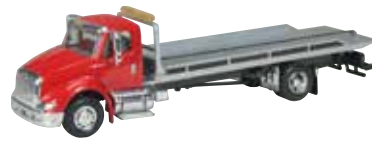

Rollback Trailer